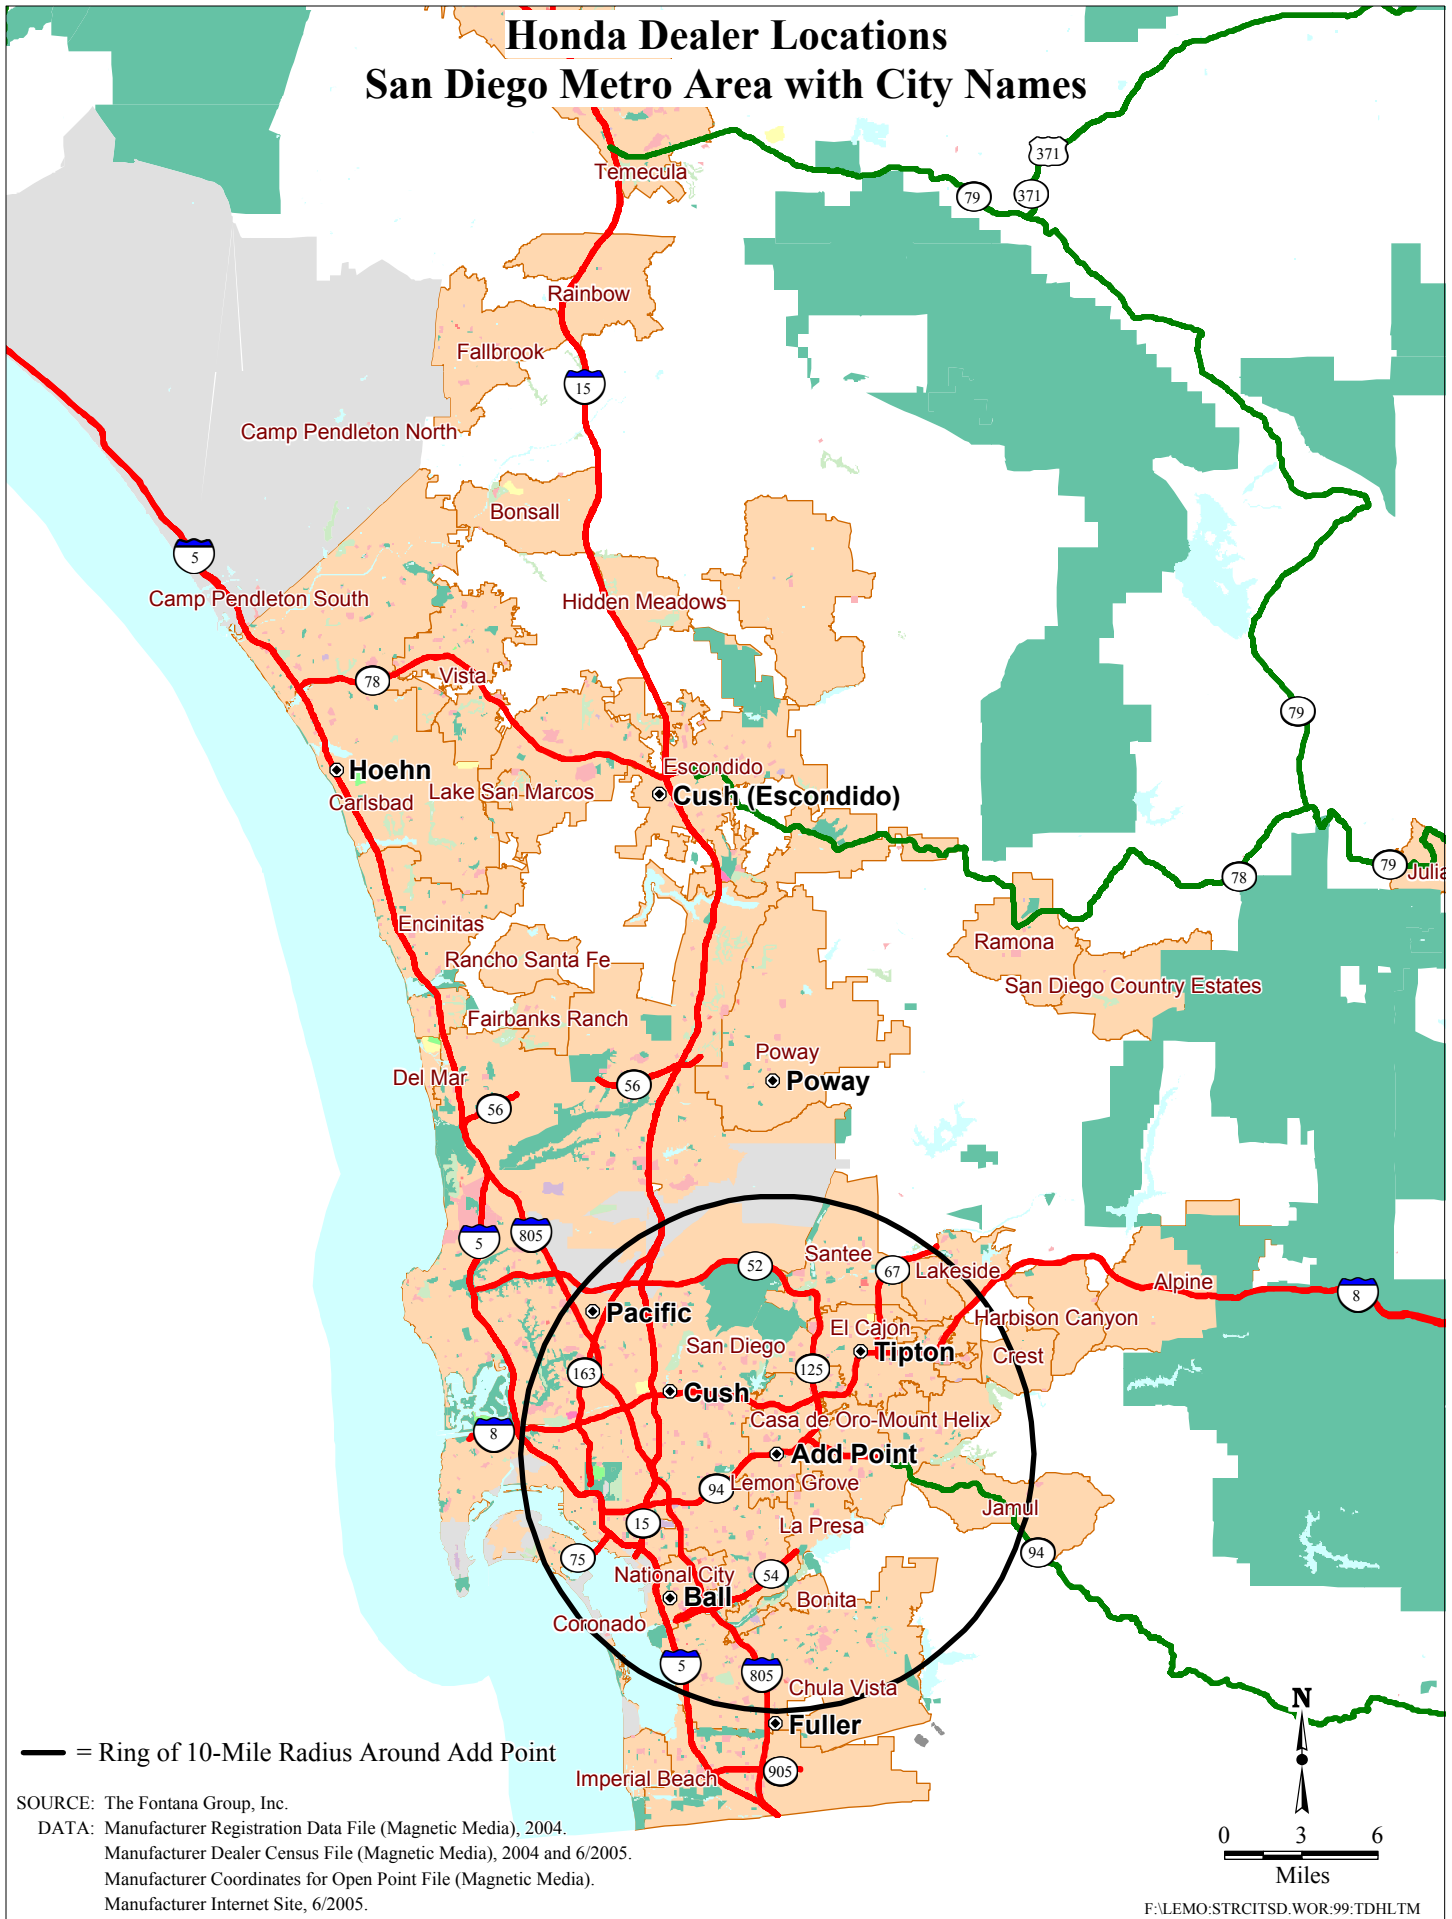

Honda Dealer Locations San Diego Metro Area with City Names

— = Ring of 10-Mile Radius Around Add Point

SOURCE: The Fontana Group, Inc.
 DATA: Manufacturer Registration Data File (Magnetic Media), 2004.
 Manufacturer Dealer Census File (Magnetic Media), 2004 and 6/2005.
 Manufacturer Coordinates for Open Point File (Magnetic Media).
 Manufacturer Internet Site, 6/2005.