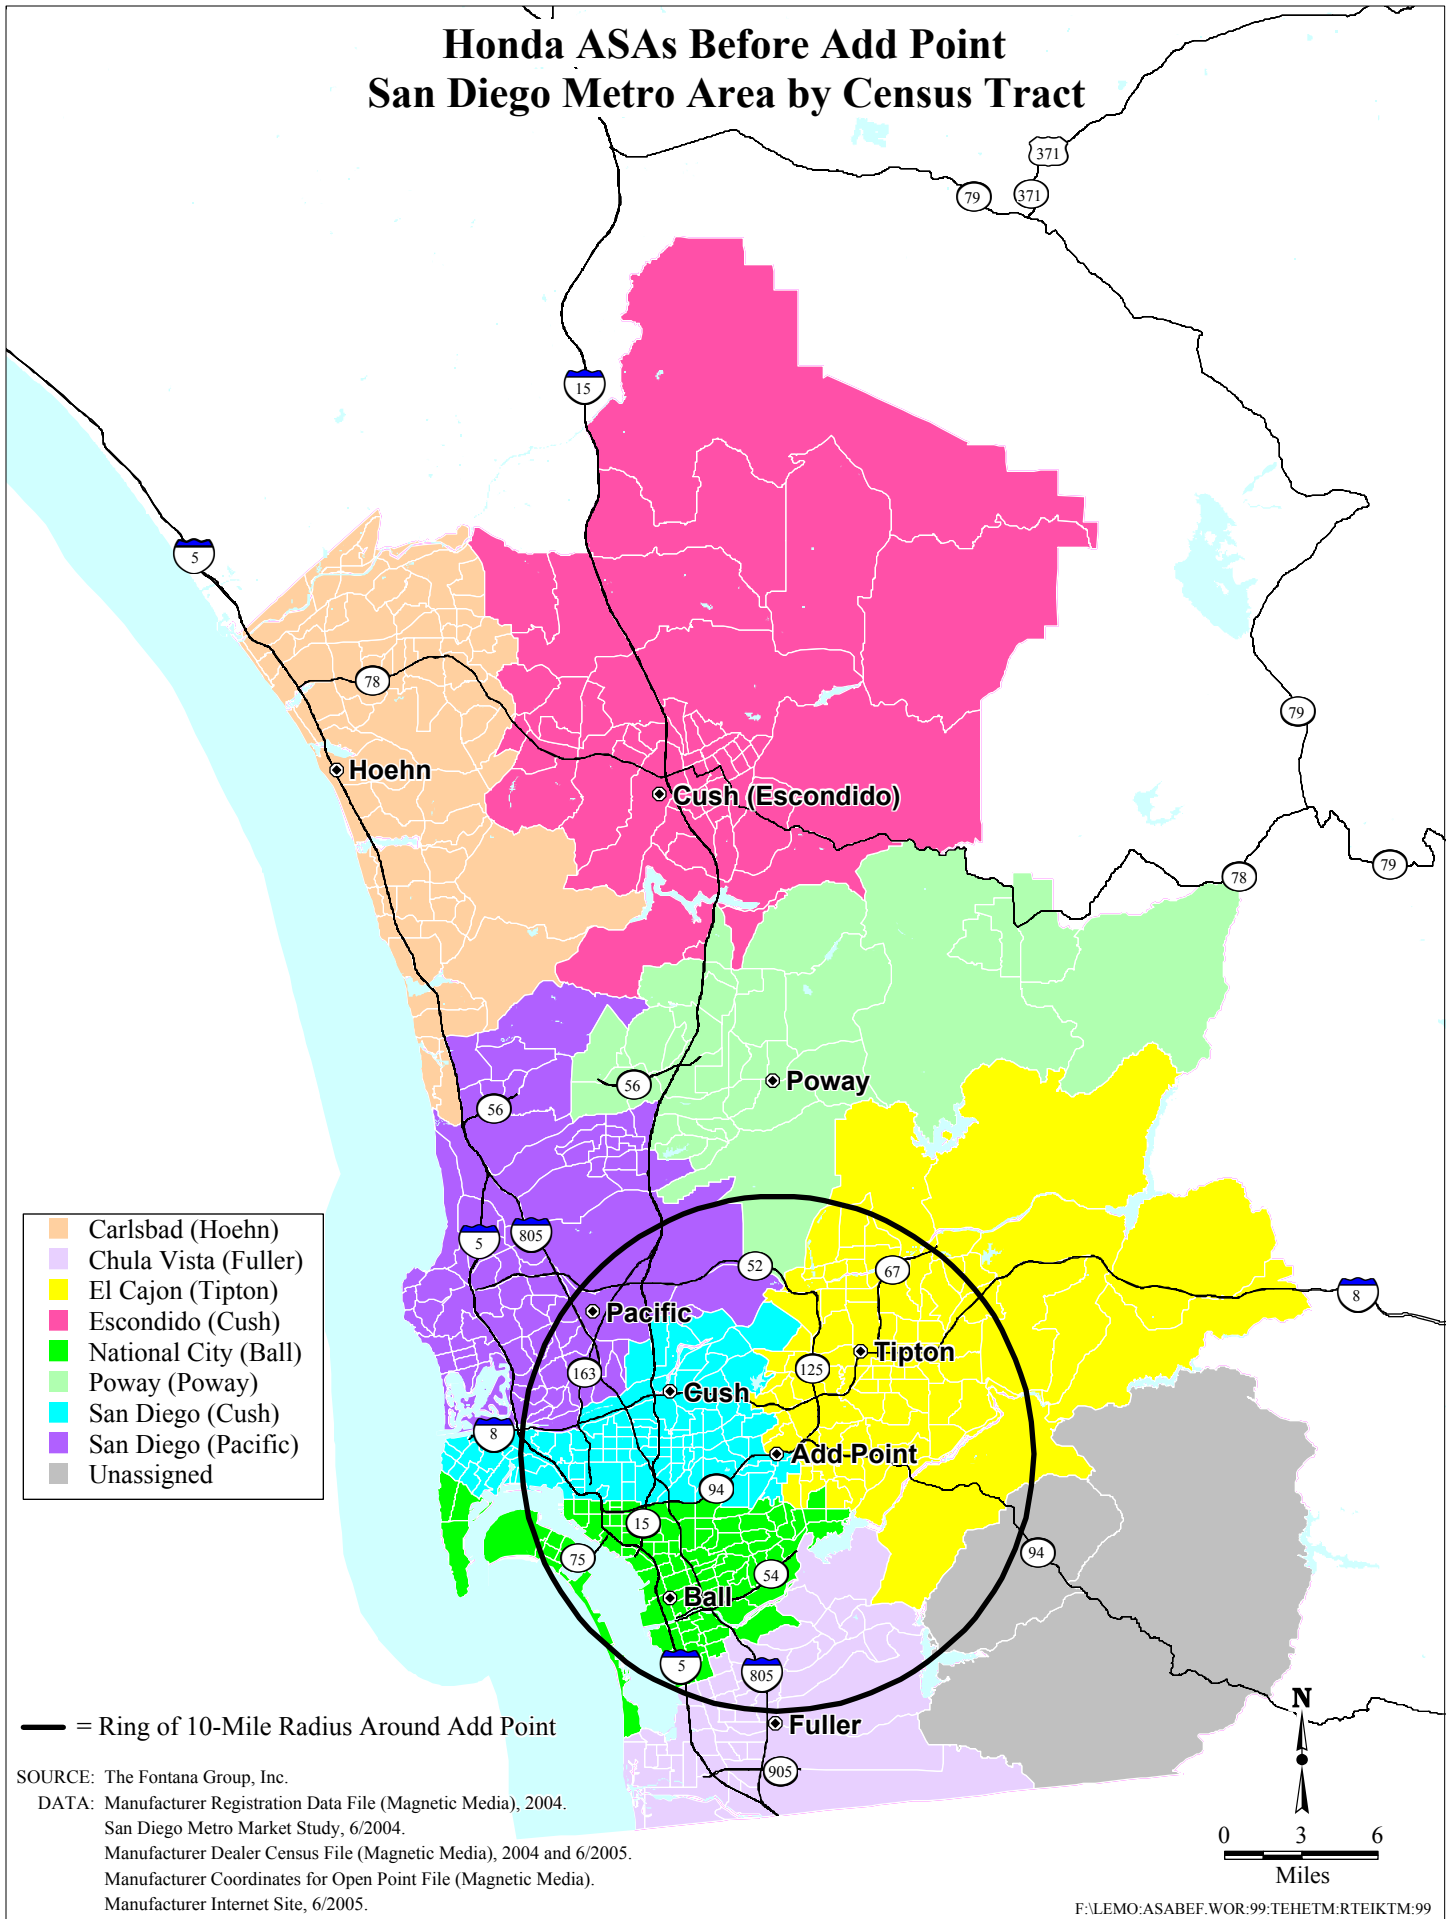

Honda ASAs Before Add Point San Diego Metro Area by Census Tract

- Carlsbad (Hoehn)
- Chula Vista (Fuller)
- El Cajon (Tipton)
- Escondido (Cush)
- National City (Ball)
- Poway (Poway)
- San Diego (Cush)
- San Diego (Pacific)
- Unassigned

— = Ring of 10-Mile Radius Around Add Point

SOURCE: The Fontana Group, Inc.
 DATA: Manufacturer Registration Data File (Magnetic Media), 2004.
 San Diego Metro Market Study, 6/2004.
 Manufacturer Dealer Census File (Magnetic Media), 2004 and 6/2005.
 Manufacturer Coordinates for Open Point File (Magnetic Media).
 Manufacturer Internet Site, 6/2005.