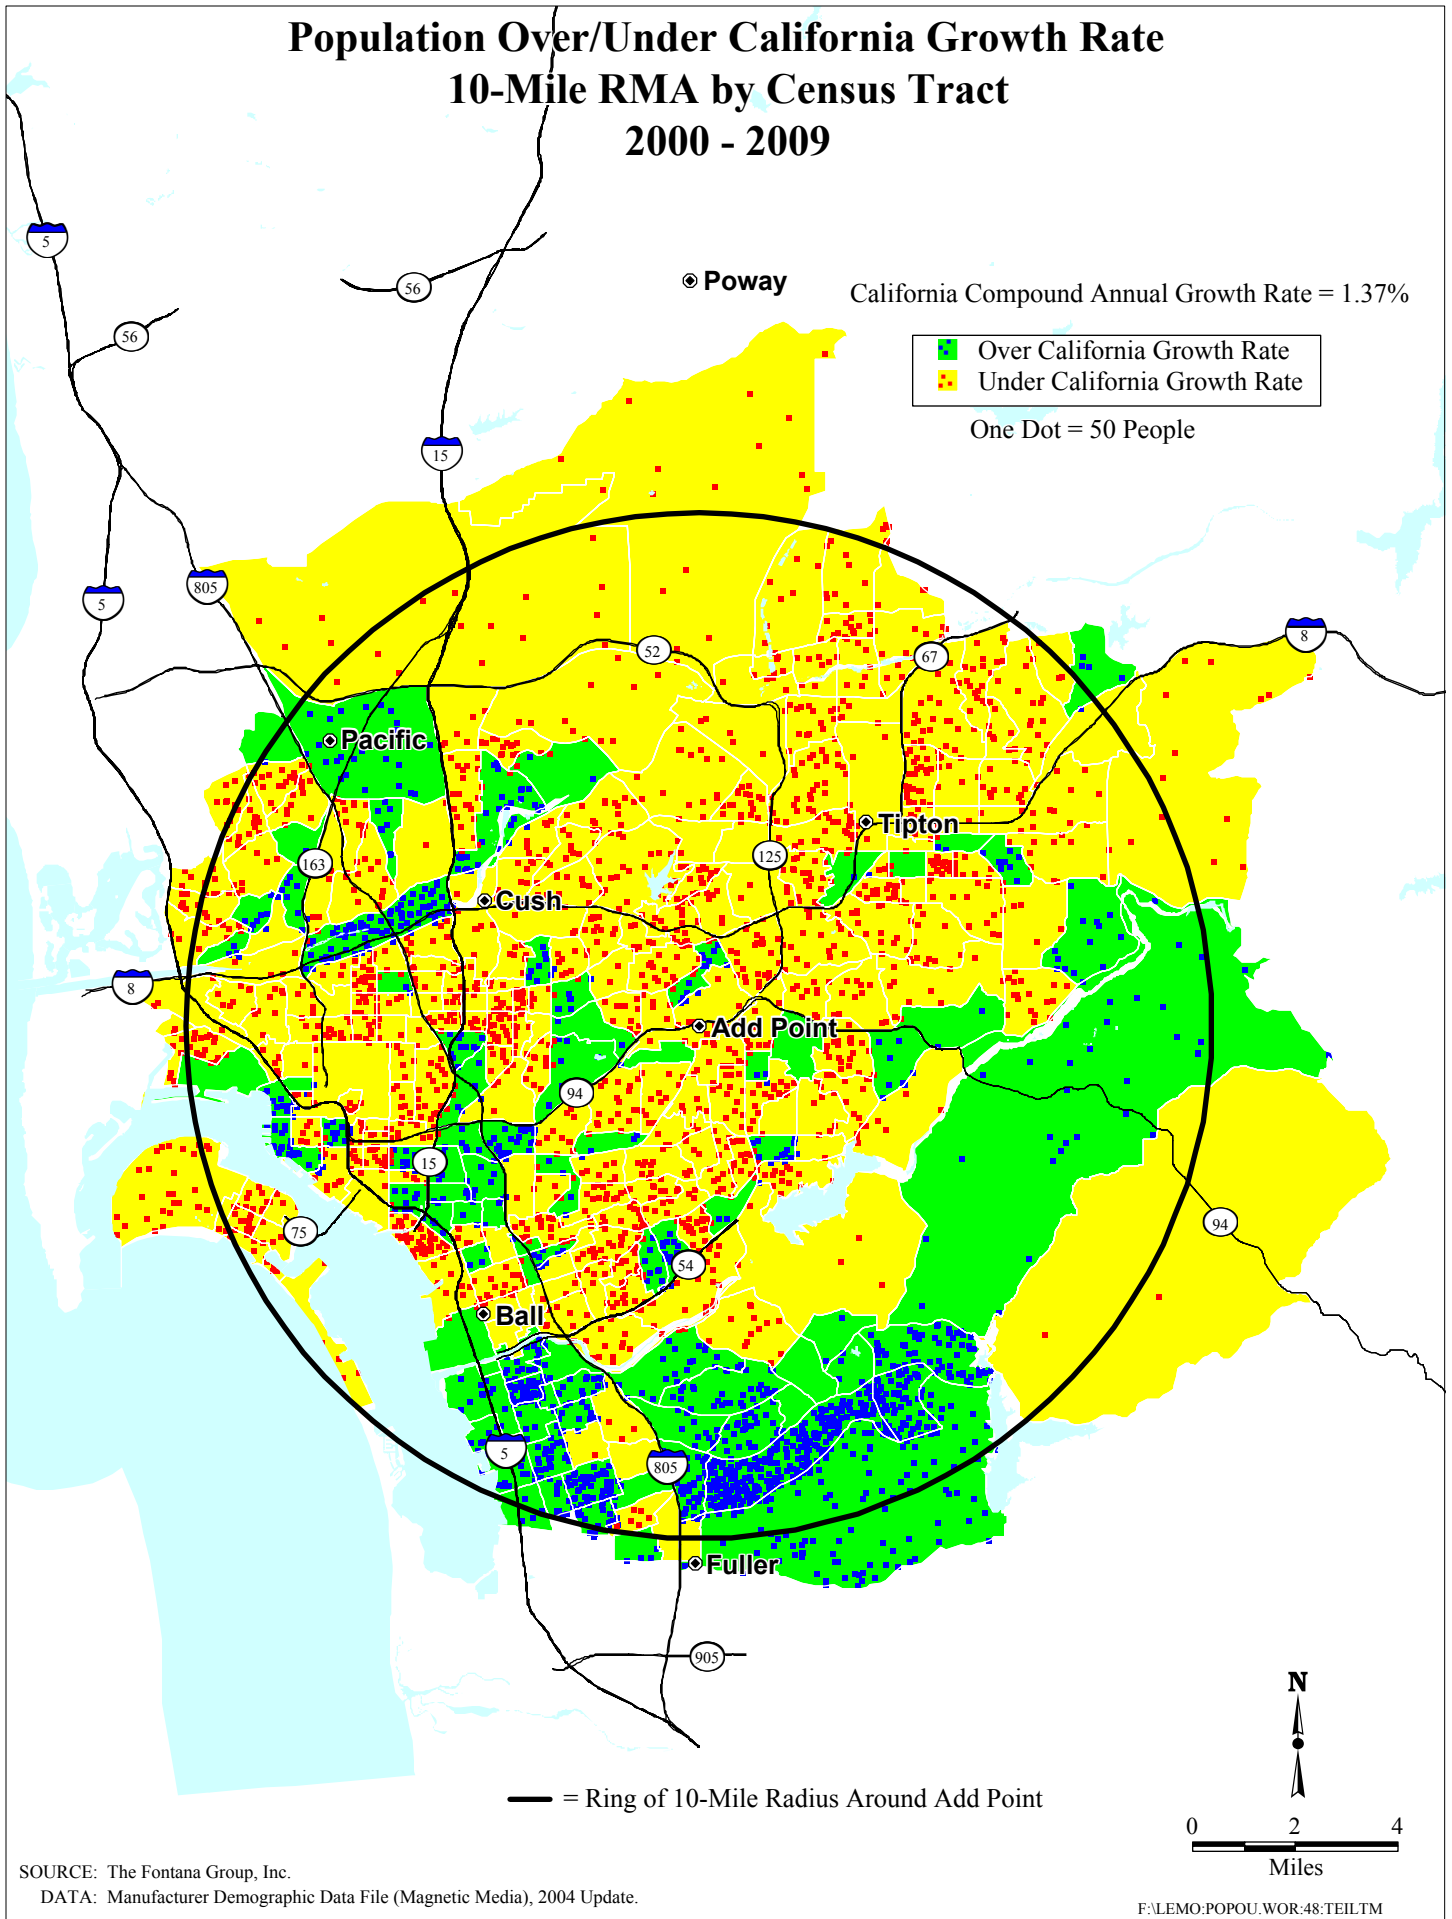

# Population Over/Under California Growth Rate 10-Mile RMA by Census Tract 2000 - 2009

SOURCE: The Fontana Group, Inc.  
DATA: Manufacturer Demographic Data File (Magnetic Media), 2004 Update.